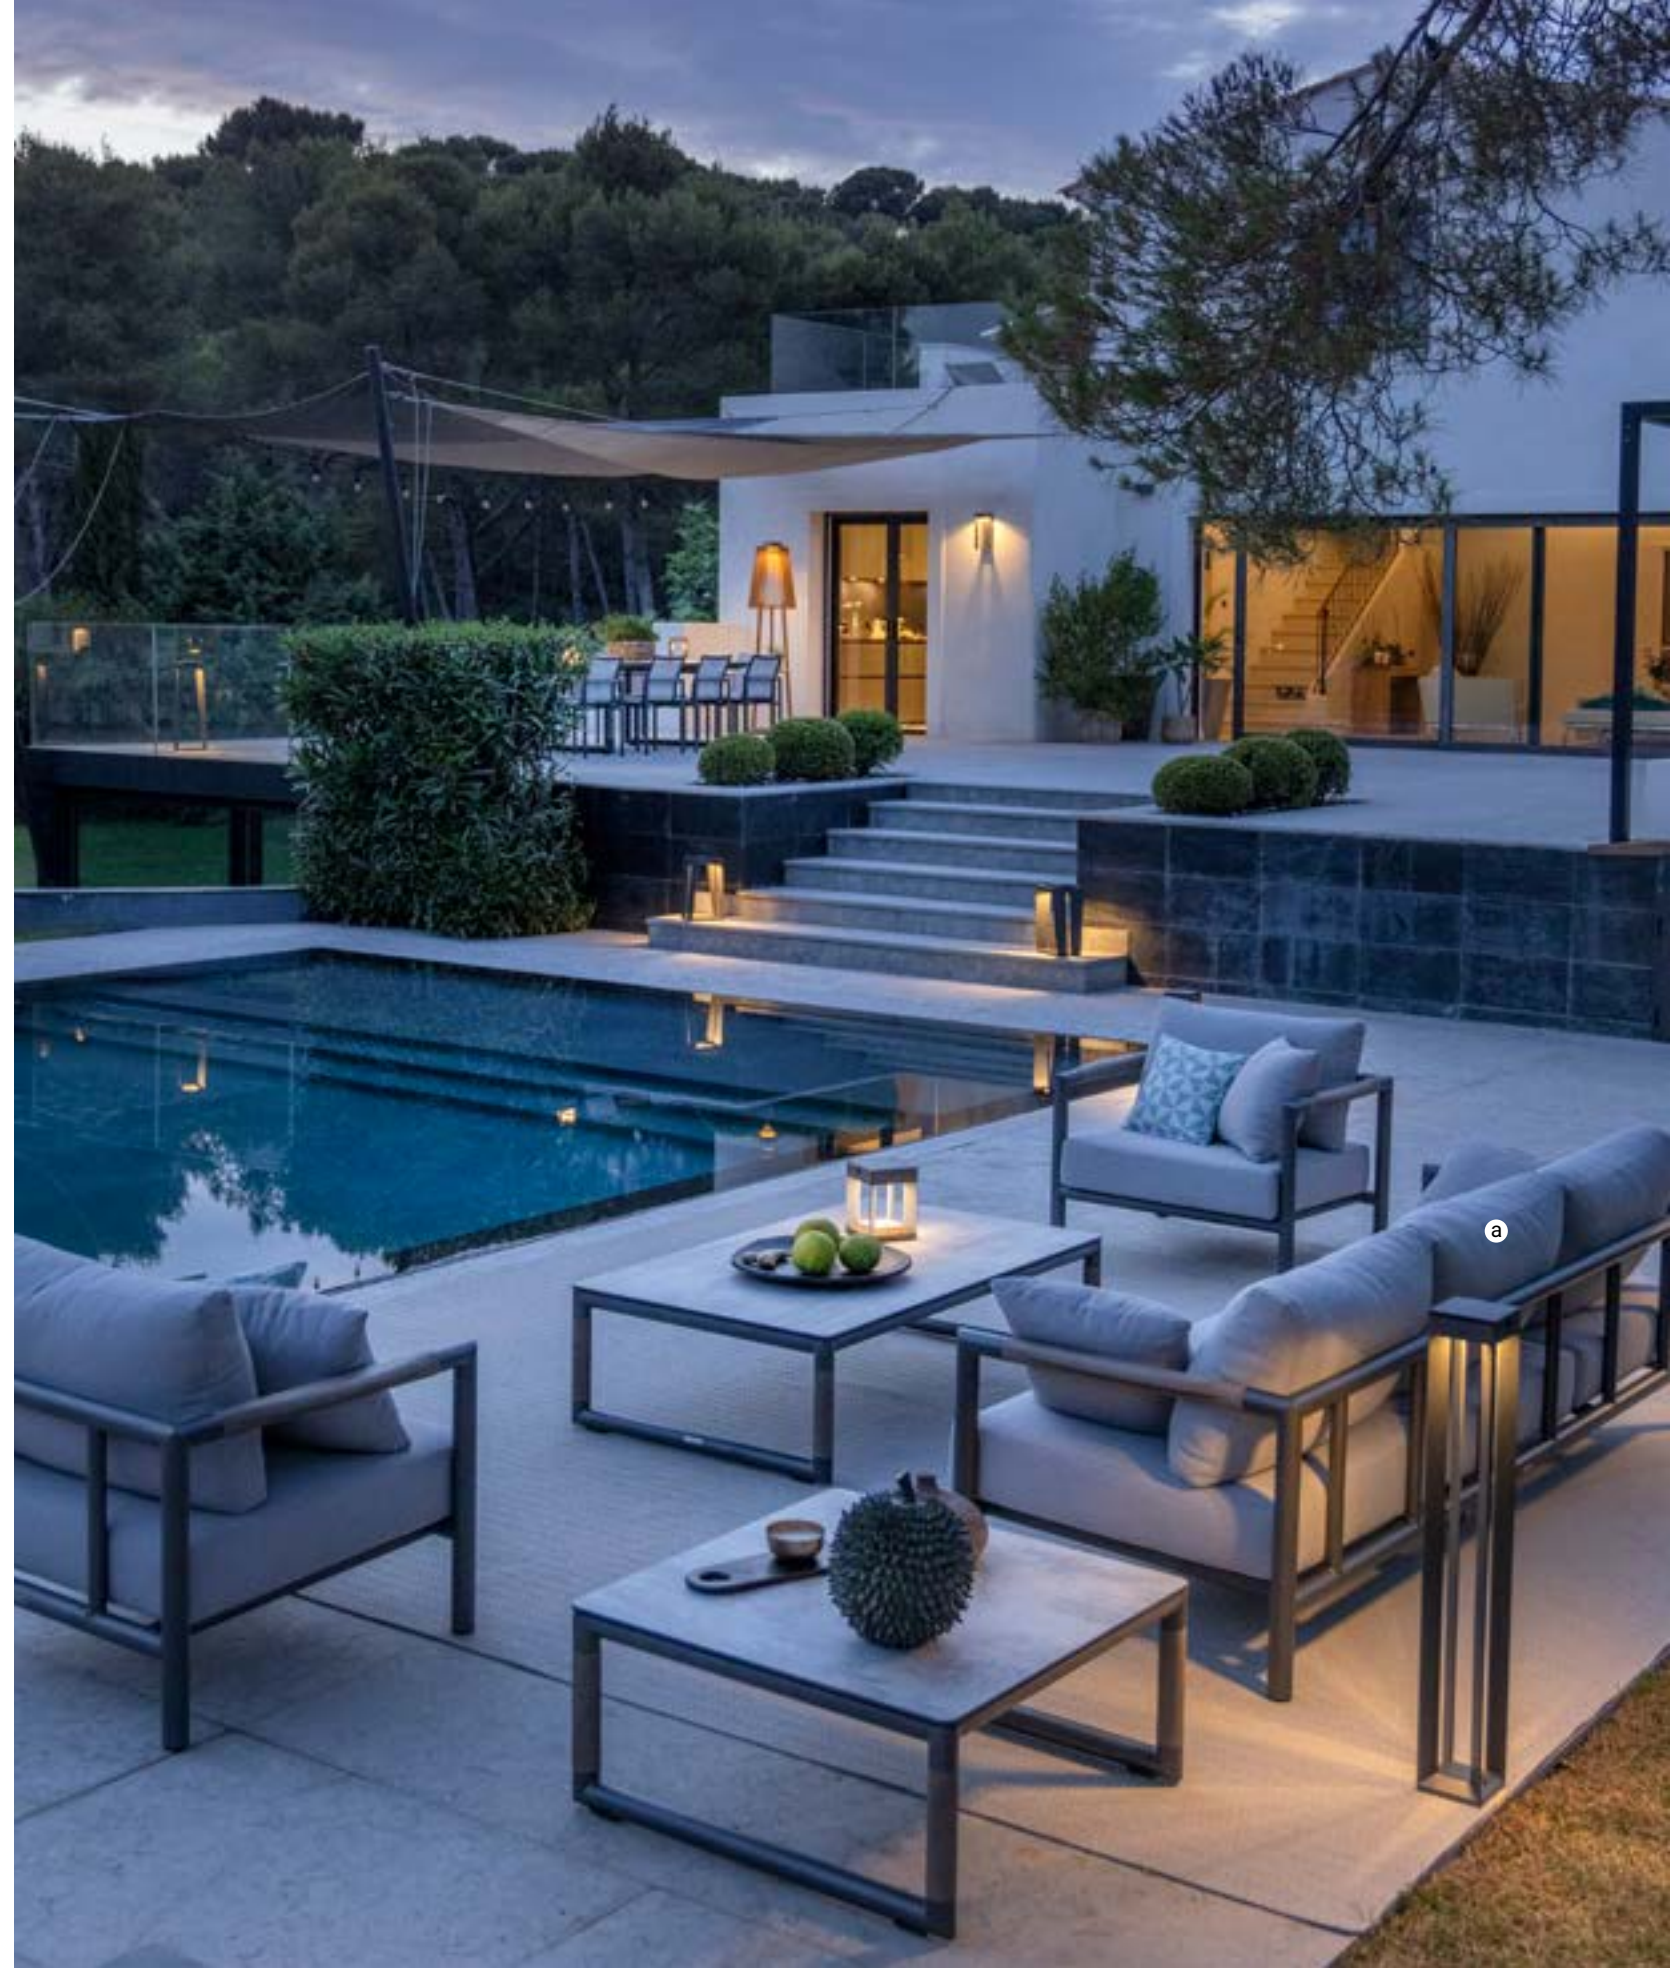

BASTINGAGE